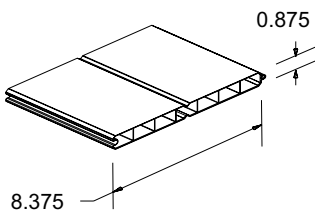

PART NUMBER
50021-XXX-COLOR

LIST
PRICE

VOLUME DISCOUNTS*
LIST LESS 10% COD ADDL. 4%

7/8" x 7" T&G PRIVACY PANEL (.045" THK)

NEW! AVAILABLE APRIL 15TH

PART NUMBER
50022-XXX-COLOR

LIST
PRICE

VOLUME DISCOUNTS*
LIST LESS 10% COD ADDL. 4%