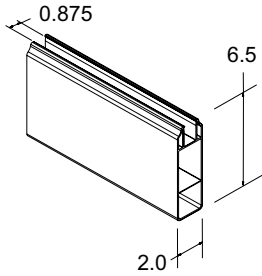

UNIVERSAL
VINYL EXTRUDERS, INC.

SLOTTED RAILS

2" x 6 1/2" SLOTTED RAIL (.100" THK)
FOR 7/8" PANELS

PART NUMBER	LIST PRICE	VOLUME DISCOUNTS*	
		LIST LESS 10%	COD ADDL. 4%
60010-XXX-COLOR			

1 1/2" x 5 1/2" QUICKRIP RAIL (.085" THK)
FOR 7/8" PANELS