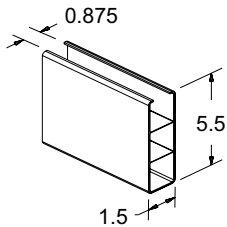

UNIVERSAL
VINYL EXTRUDERS, INC.

SLOTTED RAILS

2" x 6 1/2" SLOTTED RAIL (.100" THK)
FOR 7/8" PANELS

PART NUMBER	LIST PRICE	VOLUME DISCOUNTS*	
		LIST LESS 10%	COD ADDL. 4%
60010-XXX-COLOR			

1 1/2" x 5 1/2" QUICKRIP RAIL (.085" THK)
FOR 7/8" PANELS